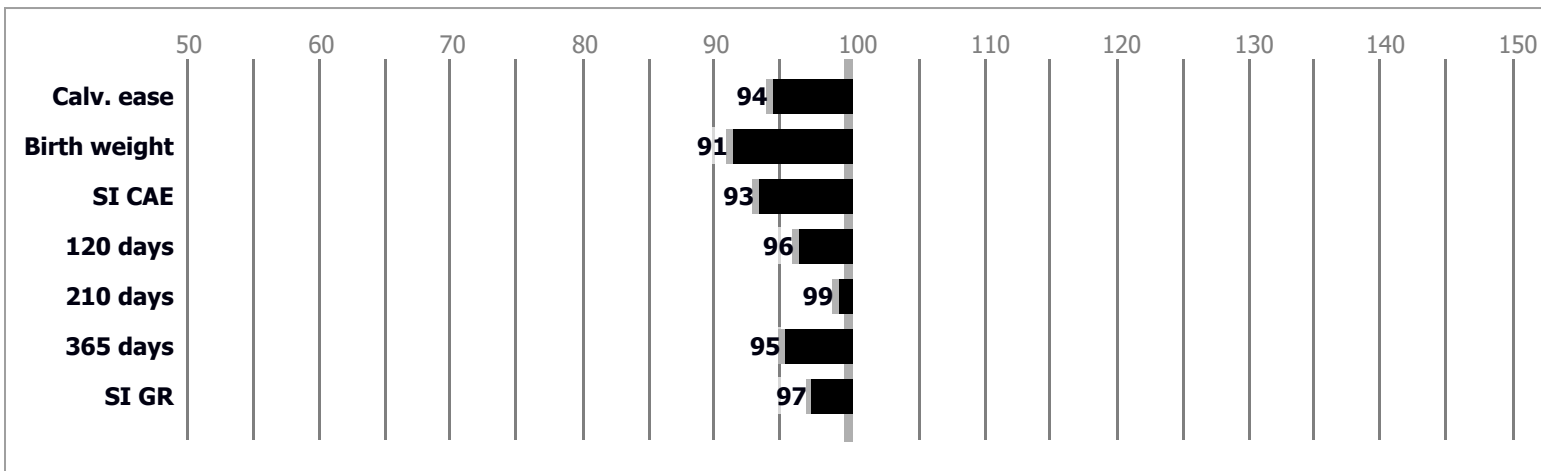

Performance data

Birth weight (kg)	Weight at age of 120 days (kg)	Weight at age of 210 days (kg)	Weight at age of 365 days (kg)	Weight - date of selection (kg)
41	202	338	515	504
Daily weight gain at test period (g)	Daily weight gain at test period (EBV)	Daily weight gain since birth (g)	Height at rump at age of 365 days (cm)	Height at rump - date of selection (cm)
0	0	1304	132	132
Test station:	odchov u chovatele		Date of selection:	07.05.2017

Linear scoring

Conformation			Body capacity			Muscularity			Breeding type	Total
HG	LB	WT	WCH	DCH	LP	MS	MT	MR		
9	7	9	7	8	6	7	7	6	7	73
Relative breeding value: 113			Relative breeding value: 115			Relative breeding value: 115			Relative breeding value: 115	

Linear scoring - EBV

Breeding values

Direct effect accuracy		Maternal effect accuracy		Calculation date	30.06.2024
Calving ease	Growth	Calving ease	Growth	Calves	1
93/50	97/61	97/29	111/29	Herds	1

Direct effect - EBV