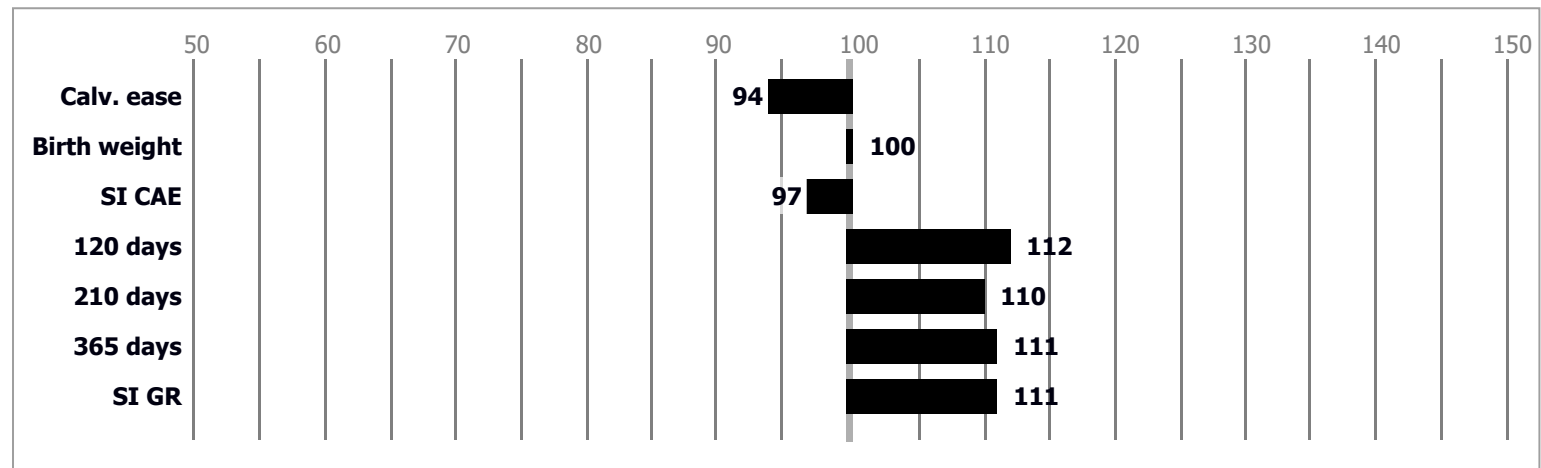

Performance data

Birth weight (kg)	Weight at age of 120 days (kg)	Weight at age of 210 days (kg)	Weight at age of 365 days (kg)	Weight - date of selection (kg)
41	202	338	515	504
Daily weight gain at test period (g)	Daily weight gain at test period (EBV)	Daily weight gain since birth (g)	Height at rump at age of 365 days (cm)	Height at rump - date of selection (cm)
0	0	1304	132	132
Test station:	odchov u chovatele		Date of selection:	07.05.2017

Linear scoring

Conformation			Body capacity			Muscularity			Breeding type	Total
HG	LB	WT	WCH	DCH	LP	MS	MT	MR		
9	7	9	7	8	6	7	7	6	7	73
Relative breeding value: 113			Relative breeding value: 115			Relative breeding value: 115			Relative breeding value: 115	

Linear scoring - EBV

Breeding values

Direct effect accuracy		Maternal effect accuracy		Calculation date	30.06.2024
Calving ease	Growth	Calving ease	Growth	Calves	1
93/50	97/61	97/29	111/29	Herds	1

Direct effect - EBV

Maternal effect - EBV

Population average comparison :

	ZSH 042	Average	Difference
Direct effect - calving ease	93	98	-5
Direct effect - growth	97	108	-11
Maternal effect - calving ease	97	104	-7
Maternal effect - growth	111	87	+24