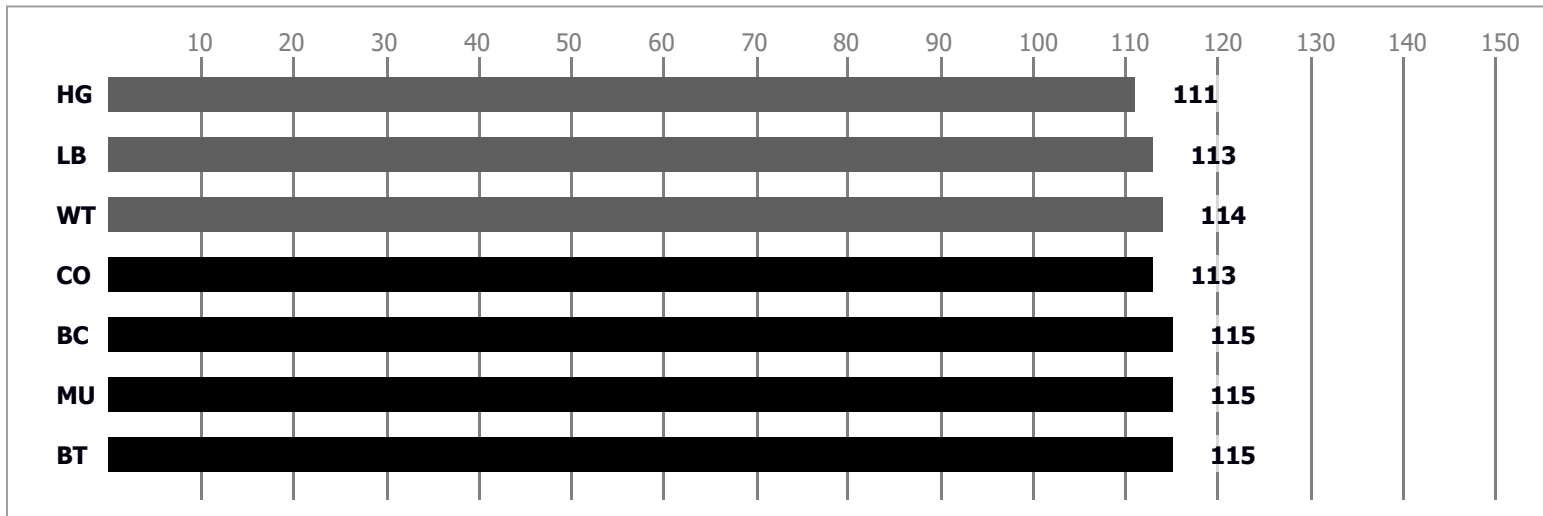

Bull details

Name		Breed		
CONTE Z PTENÍNSKÉHO MLÝNA P		Beef shorthorn		
State register	Herd-Book No.	Ear-tag No.		
ZSH 042	002000861562032	861562032 CZ		
Country of origin	Birth date	DNA		
Czechia	25.03.2016	DNA 1605357		
Breeder		Blood		
Žaloudek Roman, Ptenín				
Owner		Statut		
		bull exported		

Performance data

Birth weight (kg)	Weight at age of 120 days (kg)	Weight at age of 210 days (kg)	Weight at age of 365 days (kg)	Weight - date of selection (kg)
41	202	338	515	504
Daily weight gain at test period (g)	Daily weight gain at test period (EBV)	Daily weight gain since birth (g)	Height at rump at age of 365 days (cm)	Height at rump - date of selection (cm)
0	0	1304	132	132
Test station:	odchov u chovatele		Date of selection:	07.05.2017

Linear scoring

Conformation			Body capacity			Muscularity			Breeding type	Total
HG	LB	WT	WCH	DCH	LP	MS	MT	MR		
9	7	9	7	8	6	7	7	6	7	73
Relative breeding value: 113			Relative breeding value: 115			Relative breeding value: 115			Relative breeding value: 115	

Linear scoring - EBV

Breeding values

Direct effect accuracy		Maternal effect accuracy		Calculation date	30.06.2024
Calving ease	Growth	Calving ease	Growth	Calves	1
93/50	97/61	97/29	111/29	Herds	1